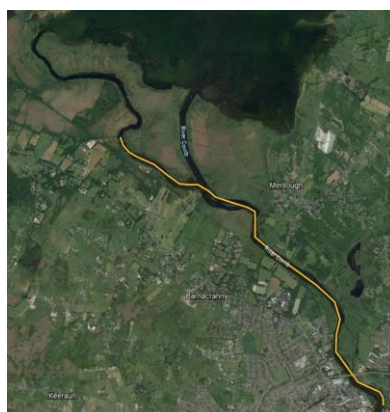

If you wish to volunteer to help out at race please contact the Race Organiser, (Galway Kayak Club, galwaykayakclub@gmail.com)

Course A - 15km Looped Course

Course B - 10km Looped Course

Course C - 7km Looped Course