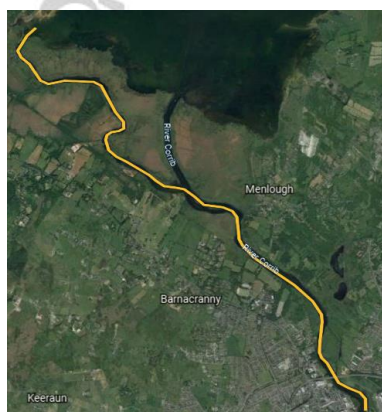

If you wish to volunteer to help out at race please contact the Race Organiser, (Galway Kayak Club, galwaykayakclub@gmail.com)

Course A - 15km Looped Course

Course B - 10km Looped Course

Course C - 7km Looped Course