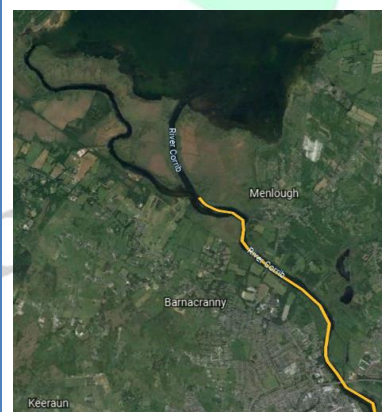

If you wish to volunteer to help out at race please contact the Race Organiser, (Galway Kayak Club, galwaykayakclub@gmail.com)

Course A - 15km Looped Course

Course B - 10km Looped Course

Course C - 7km Looped Course